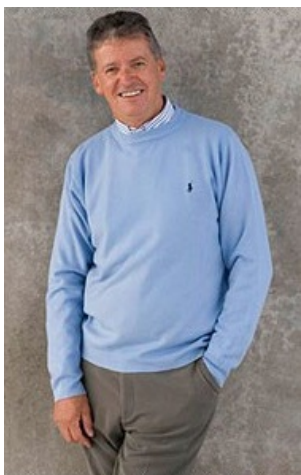

# Ken

hair. black/grey

eyes. hazel

height. 185 cm 6ft 1"

chest. 112 cm 44"

waist. 92 cm 36"

hips. 107 cm 42"

collar. 41 cm 16"

suit. 112R 44R

shoe. 9.5