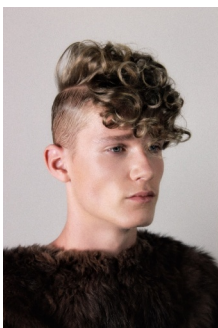

Liam M

hair. brown

eyes. blue

height. 191 cm 6ft 3"

chest. 94 cm 37"

waist. 77 cm 30"

hips. 99 cm 39"

collar. 38 cm 15"

size. 13